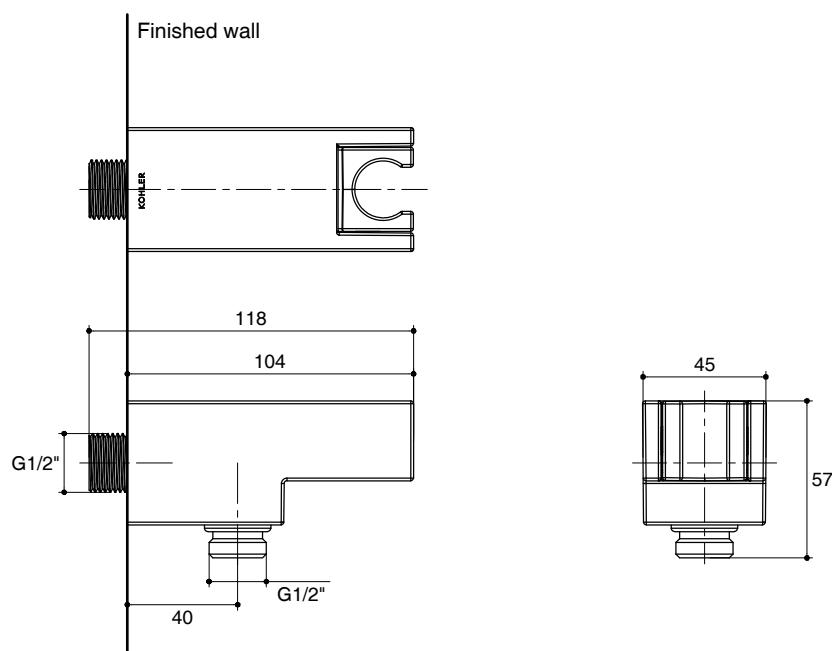

### Features

- Solid metal construction.
- Durable KOHLER finishes resist corrosion and tarnishing.
- For use with a handshower and hose.
- G 1/2" thread connection(s).
- Coordinates with other products in the Statement collection.

## WALL SUPPLY WITH BRACKET K-26310T

Dimensions are approximate. (Do not direct measure a dimensional from picture blow)

Unit: mm

Note: The recommended dimension for installation can be adjusted according to user preferences and layout.